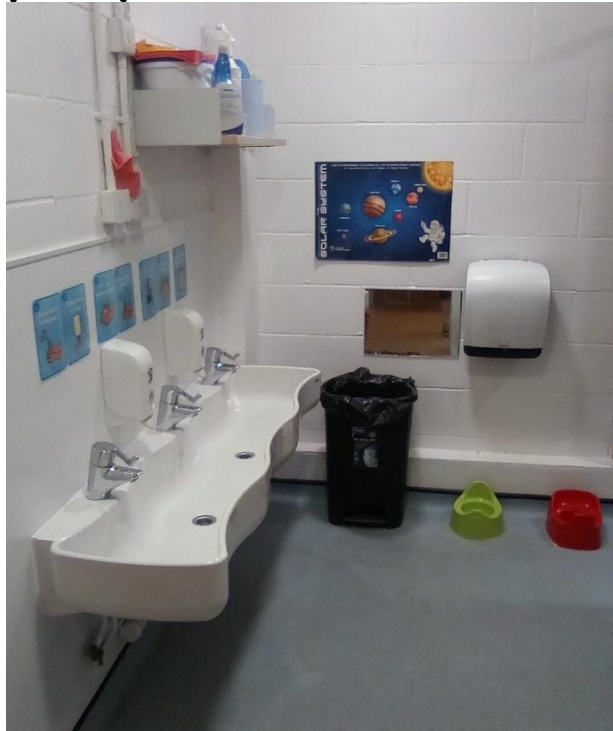

Maple room

**KEEP IT ON
CAMPUS**
↑

We hang our coats and bags on a named peg outside the room in the corridor.

This is Maple room

This is where we have our group time together and where we can look at books and listen to stories.

We love role play!

There are lots of opportunities to be creative.

We can build things too in our construction area.

This is our dolls house where we can play imaginatively.

We have a calm down area where we can rest or enjoy some quiet time.

This is the bathroom where we use the toilet or potty and wash our hands.

We have our meals and snacks at the table together.

There is a lot to explore in the outdoor play area.

**We often go out
for a walk and
explore the
University campus
and woodland.**